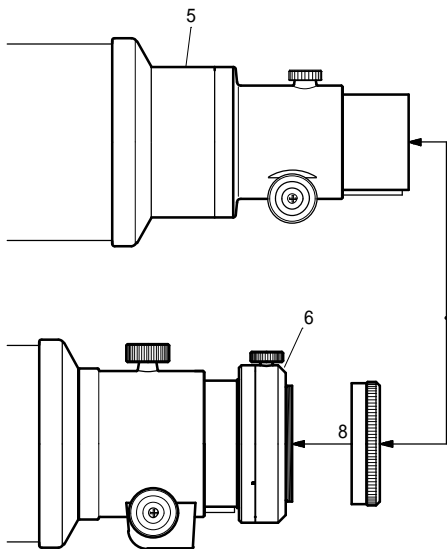

TOA-130S / 130F

35-Flattener System Chart (TX)

- 6. Camera angle adjuster [TFP1106]*
- 8. Coupling TW [TPQ1063]*
- 13. 2" Coupling [TCN0020]*
- 14. Coupling "S" [TSP0030]*
- 32. T-mount**
- 33. Wide mount T-adapter [TMW____]**
- 34. 35mm DSLR/SLR**
- 35. TOA CA 35 [TOA1050]**
- 36. TCA-4 [TFP0310]**

- 46. 1 1/4"Ocular adapter [TOA0200]*
- 47. 1 1/4"Ocular**
- 60. Extender-TOA [TOA130EX]**
- 70. 2"Ocular adapter [TOA0400]*
- 71L. 2"Extension tube L [TET0003]**
- 74. 2"Diagonal mirror [TDM0200]**
- 75. 1 1/4"Adapter DM**
- 80S. 35 Flattener [TOA130FN]**
- 86. CCD camera**