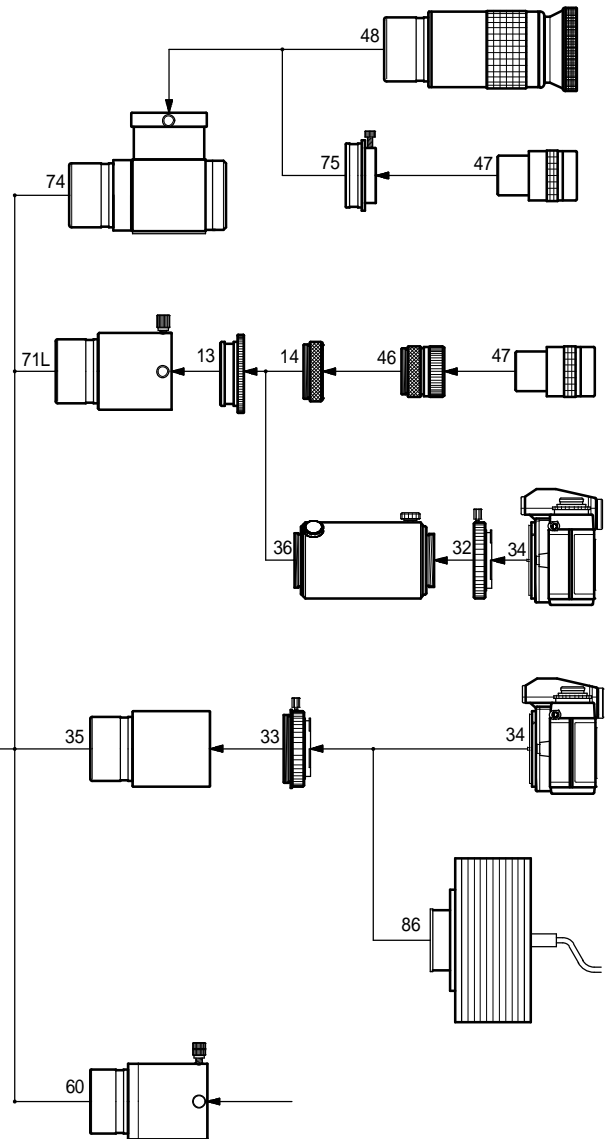

TOA-130S / 130F

35-Flattener System Chart (TX)

- 6. Camera angle adjuster [TFP1106]*
- 8. Coupling TW [TPQ1063]*
- 13. 2" Coupling [TCN0020]*
- 14. Coupling "S" [TSP0030]*
- 32. T-mount**
- 33. Wide mount T-adapter [TMW____]**
- 34. 35mm DSLR/SLR**
- 35. TOA CA 35 [TOA1050]**
- 36. TCA-4 [TFP0310]**

- 46. 1 1/4"Ocular adapter [TOA0200]*
- 47. 1 1/4"Ocular**
- 60. Extender-TOA [TOA130EX]**
- 70. 2"Ocular adapter [TOA0400]*
- 71L. 2"Extension tube L [TET0003]**
- 74. 2"Diagonal mirror [TDM0200]**
- 75. 1 1/4"Adapter DM**
- 80S. 35 Flattener [TOA130FN]**
- 86. CCD camera**

* Standard with OTA
 ** Optional item