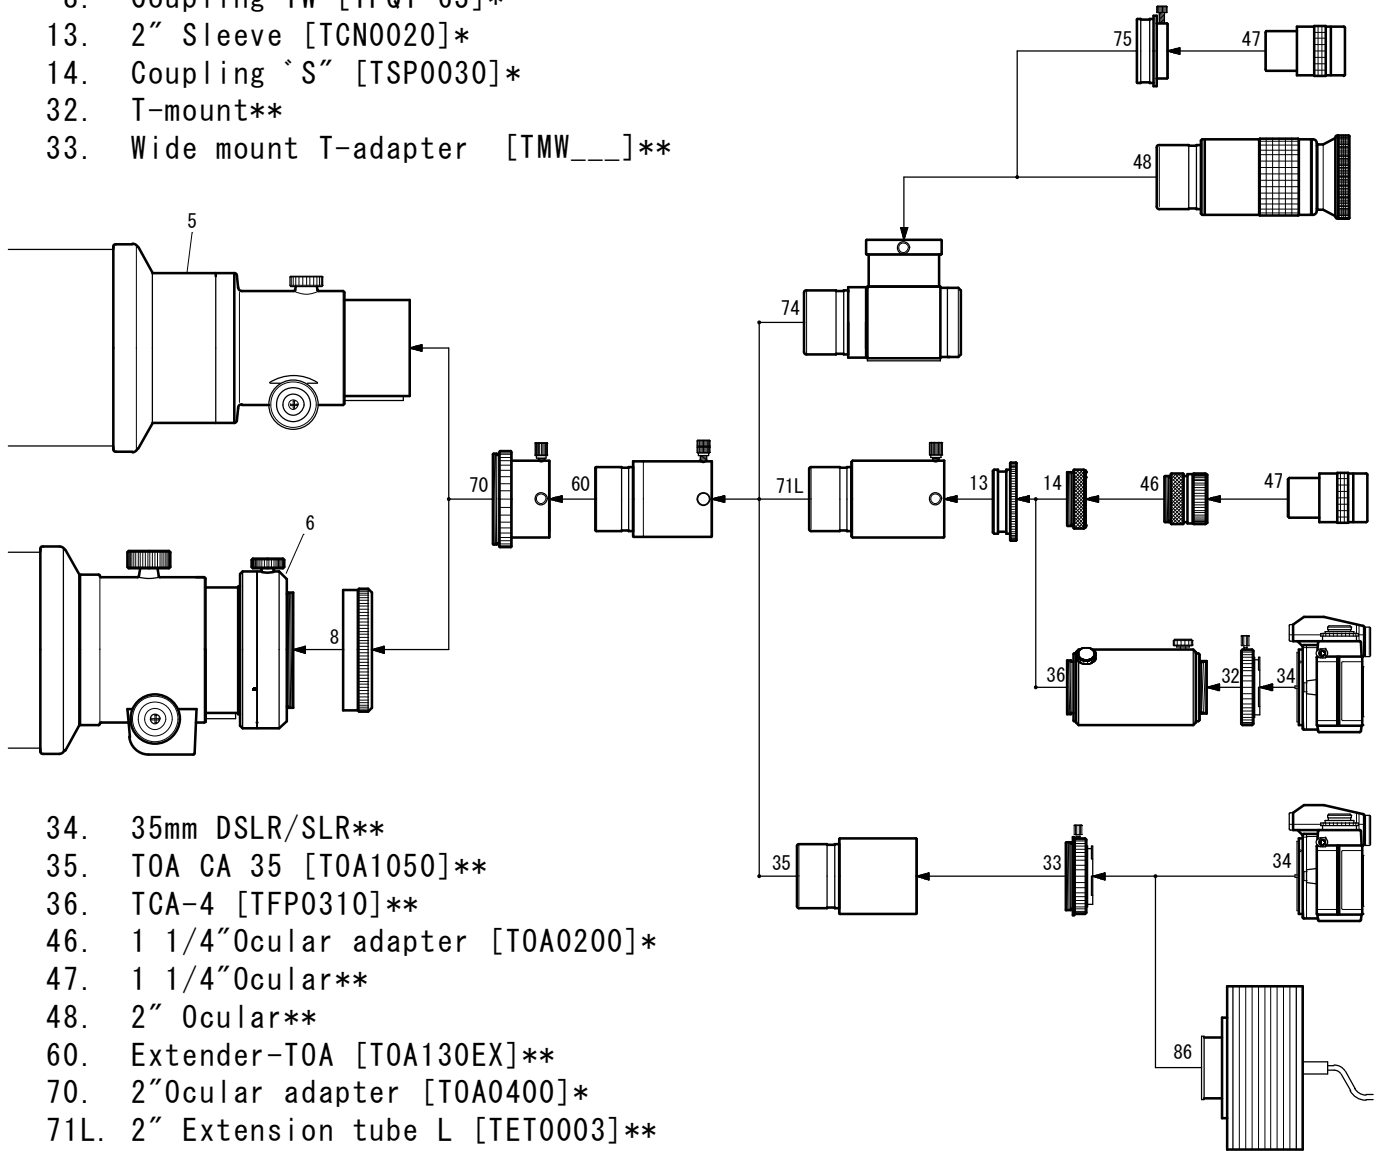

TOA-130S / 130F

Extender-TOA 1.6x System Chart (TX)

- 6. Camera angle adjuster [TFP1106]*
- 8. Coupling TW [TPQ1-63]*
- 13. 2" Sleeve [TCN0020]*
- 14. Coupling "S" [TSP0030]*
- 32. T-mount**
- 33. Wide mount T-adapter [TMW____]**

- 34. 35mm DSLR/SLR**
- 35. TOA CA 35 [TOA1050]**
- 36. TCA-4 [TFP0310]**
- 46. 1 1/4" Ocular adapter [TOA0200]*
- 47. 1 1/4" Ocular**
- 48. 2" Ocular**
- 60. Extender-TOA [TOA130EX]**
- 70. 2" Ocular adapter [TOA0400]*
- 71L. 2" Extension tube L [TET0003]**
- 74. 2" Diagonal mirror [TDM0200]**
- 75. 1 1/4 "Adapter DM**
- 86. CCD camera**

* Standard with OTA
 ** Optional Item