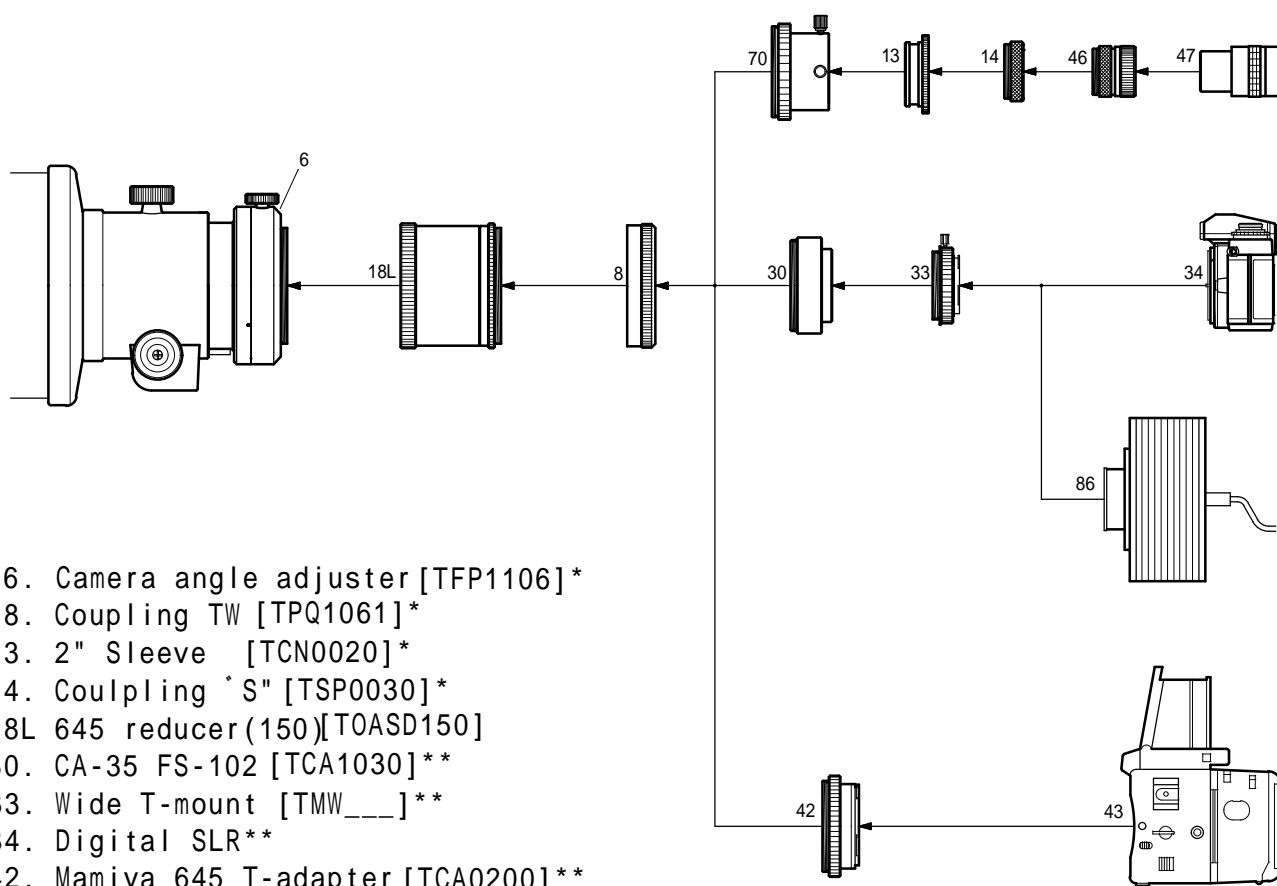

TOA-150

645 Reducer System Chart(TX)

- 6. Camera angle adjuster [TFP1106]*
- 8. Coupling TW [TPQ1061]*
- 13. 2" Sleeve [TCN0020]*
- 14. Coupling "S" [TSP0030]*
- 18L 645 reducer(150)[TOASD150]
- 30. CA-35 FS-102 [TCA1030]**
- 33. Wide T-mount [TMW___]**
- 34. Digital SLR**
- 42. Mamiya 645 T-adapter [TCA0200]**
- 43. Mamiya 645 digital camera**
- 46. 1 1/4" Ocular adapter [TOA0200]**
- 47. 1 1/4"Ocular**
- 70. 2"Ocular adapter[TOA0300]**
- 86. CCD camera**

* Standard with OTA

** Optical Item