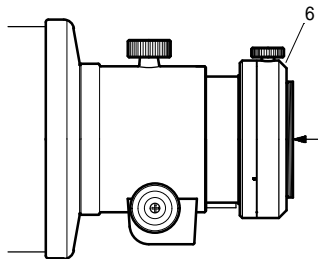

TOA-150

67 Flattener System Chart (TX)

- 6. Camera angle adjuster [TFP1106]*
- 8. Coupling TW [TPQ1061]*
- 13. 2" Sleeve [TCN0020]*
- 14. Coupling 'S' [TSP0030]*
- 30. CA35 TSA-102 [TCA1030]**
- 33. Wide mount T-adapter
- 34. Digital SLR** [TMW____]**
- 42. Mamiya 645 T-adapter [TCA0200]**
- 43. Mamiya 645 digital camera**
- 46. 1 1/4" Ocular adapter* [TOA0200]**

- 47. 1 1/4" Ocular**
- 48. 2" Ocular**
- 60. Extendar-TOA [TOA130EX]**
- 70. 2" Ocular adapter [TOA0300]**
- 71L Long 2" extension tube [TET0002L]**
- 74. 2" diagonal mirror [TDM0200]**
- 75. Adapter DM [TDM0125]**
- 80L 67 Flattner TOA-150 [TOA150FF]**
- 82. Spacer ring [TAR0150]**

Supplied with 67 Flattener

- 83. 67 Flattener visual coupling [TVC0067]**

Supplied with 67 Flattener

- 86. CCD camera**

* Standard with OTA

** Optional item