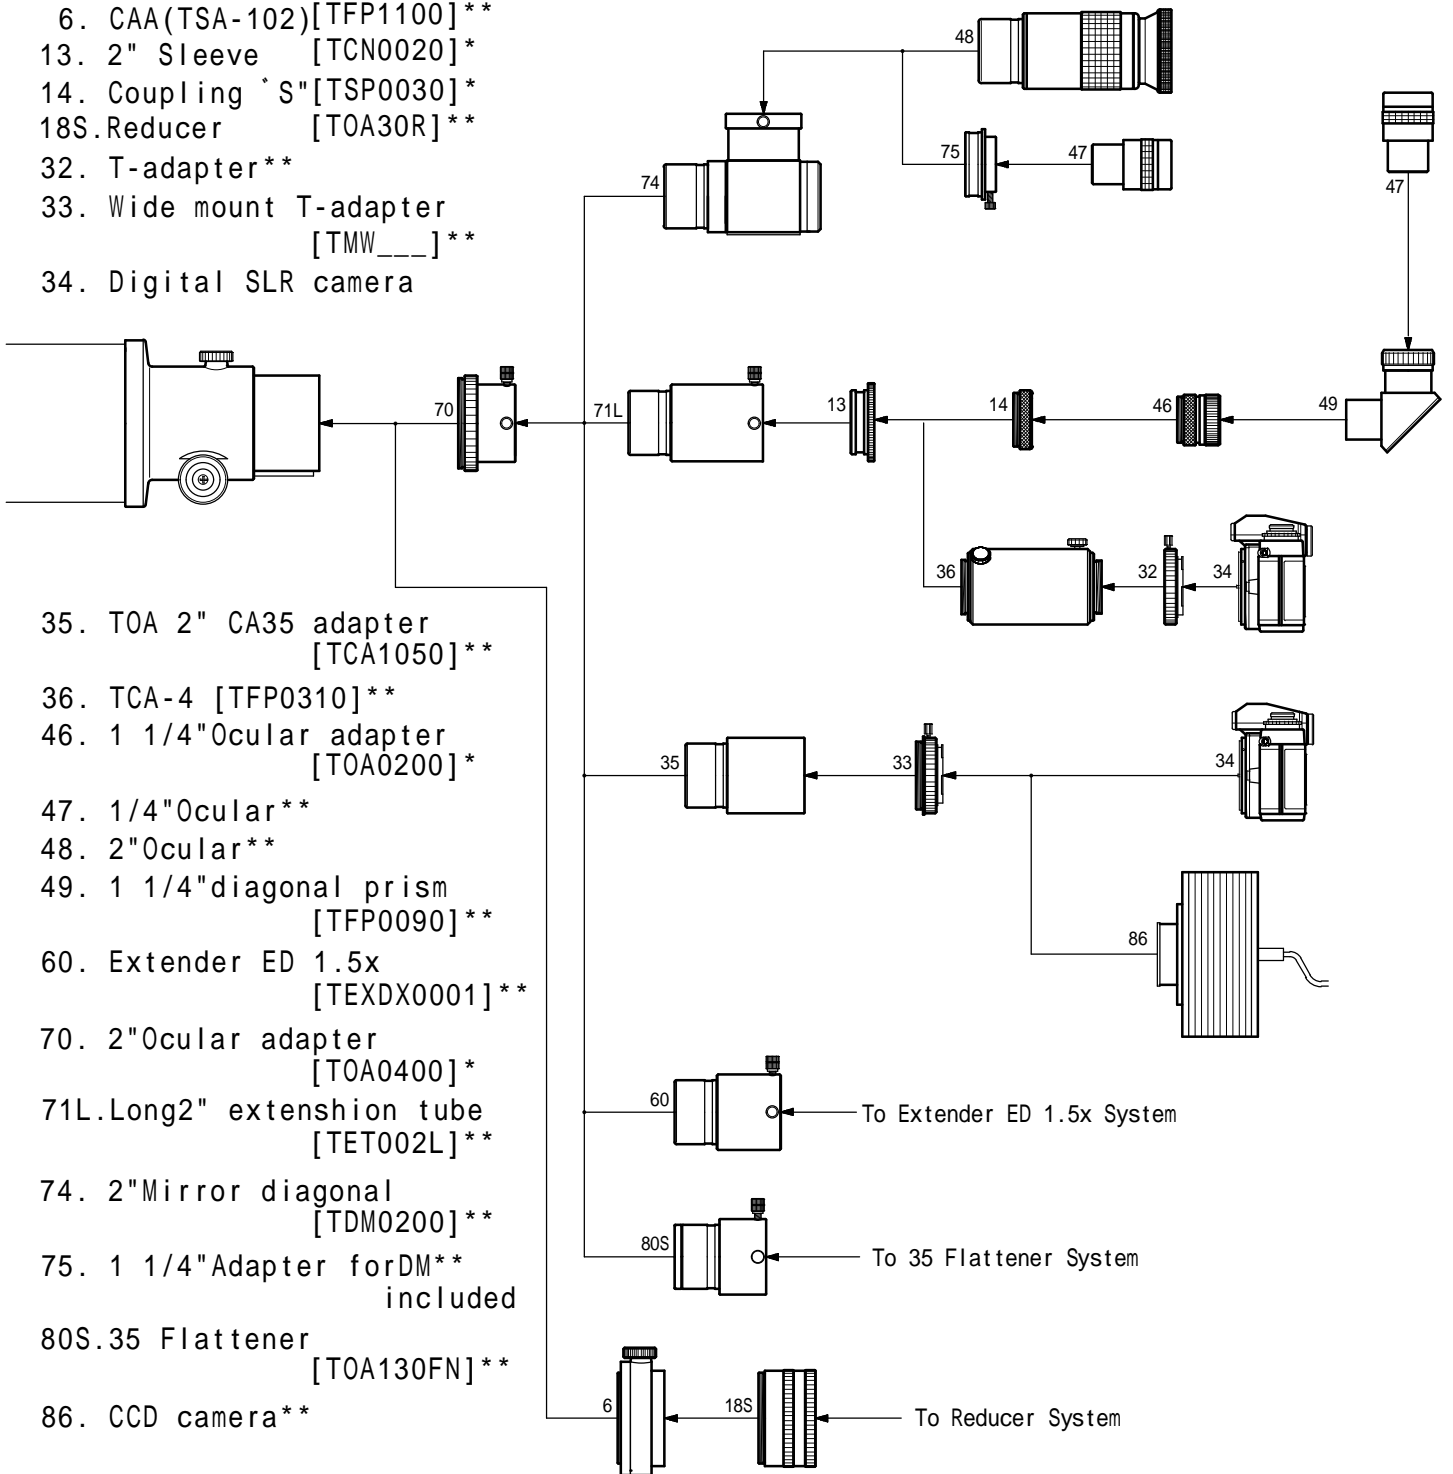

TSA-120 Photo/Visual System Chart (TX)

- 6. CAA (TSA-102) [TFP1100]**
- 13. 2" Sleeve [TCN0020]*
- 14. Coupling S [TSP0030]*
- 18S. Reducer [TOA30R]**
- 32. T-adapter**
- 33. Wide mount T-adapter [TMW___]**
- 34. Digital SLR camera

- 35. TOA 2" CA35 adapter [TCA1050]**
- 36. TCA-4 [TFP0310]**
- 46. 1 1/4" Ocular adapter [TOA0200]*
- 47. 1/4" Ocular**
- 48. 2" Ocular**
- 49. 1 1/4" diagonal prism [TFP0090]**
- 60. Extender ED 1.5x [TEXDX0001]**
- 70. 2" Ocular adapter [TOA0400]*
- 71L. Long 2" extension tube [TET002L]**
- 74. 2" Mirror diagonal [TDM0200]**
- 75. 1 1/4" Adapter for DM** included
- 80S. 35 Flattener [TOA130FN]**
- 86. CCD camera**

* Standard with OTA
** Optional Item