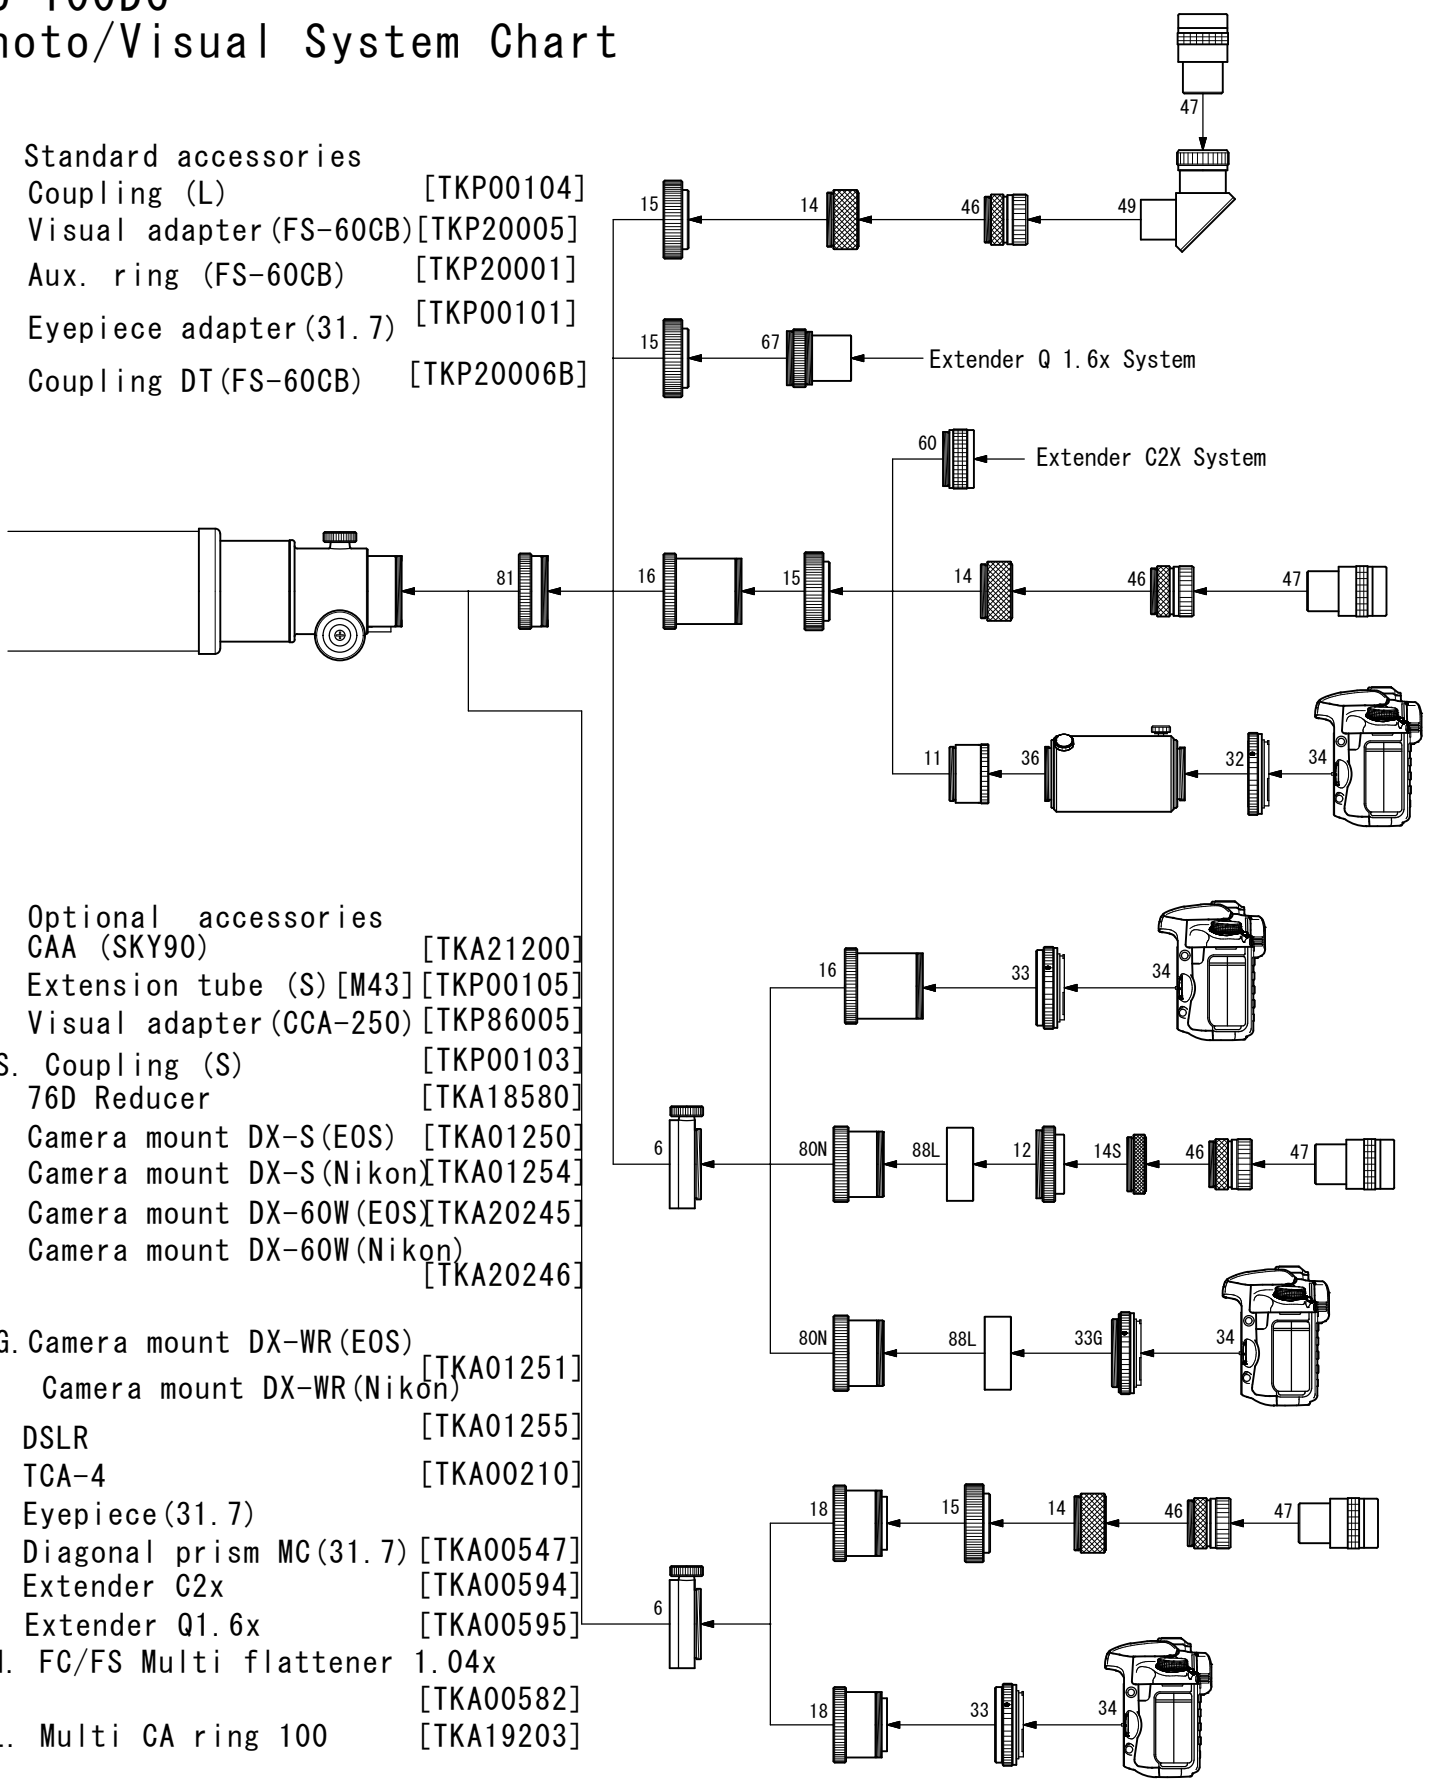

FC-100DC Photo/Visual System Chart

▼ Standard accessories

- 14. Coupling (L) [TKP00104]
- 15. Visual adapter (FS-60CB) [TKP20005]
- 16. Aux. ring (FS-60CB) [TKP20001]
- 46. Eyepiece adapter (31.7) [TKP00101]
- 81. Coupling DT (FS-60CB) [TKP20006B]

▼ Optional accessories

- 6. CAA (SKY90) [TKA21200]
- 11. Extension tube (S) [M43] [TKP00105]
- 12. Visual adapter (CCA-250) [TKP86005]
- 14S. Coupling (S) [TKP00103]
- 18. 76D Reducer [TKA18580]
- 32. Camera mount DX-S (EOS) [TKA01250]
Camera mount DX-S (Nikon) [TKA01254]
- 33. Camera mount DX-60W (EOS) [TKA20245]
Camera mount DX-60W (Nikon) [TKA20246]
- 33G. Camera mount DX-WR (EOS) [TKA01251]
Camera mount DX-WR (Nikon) [TKA01251]
- 34. DSLR [TKA01255]
- 36. TCA-4 [TKA00210]
- 47. Eyepiece (31.7)
- 49. Diagonal prism MC (31.7) [TKA00547]
- 60. Extender C2x [TKA00594]
- 67. Extender Q1.6x [TKA00595]
- 80N. FC/FS Multi flattener 1.04x [TKA00582]
- 88L. Multi CA ring 100 [TKA19203]

TAKAHASHI