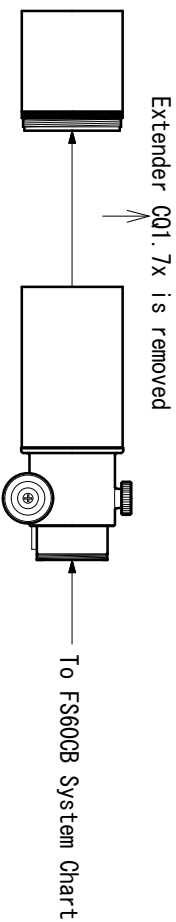

FS-600 Photo/Visual System Chart

- 6. CAA [TKA21200]
- 10. Visual adapter [TKP20005]
- 11. Extension tube (S) [TKP00105]
- 14. Coupling (L) [TKP00104]
- 16. Aux. ring [TKP20001]

- 32. Camera mount DX-S (EOS) [TKA01250]
- Camera mount DX-S (Nikon) [TKA01254]
- 33. Camera mount DX-60W (EOS) [TKA20245]
- Camera mount DX-60W (Nikon) [TKA20246]
- 34. 35mm SLR/DSLR camera
- 36. TGA-4 [TKA00210]
- 46. Ocular adapter (31.7mm) [TKP00101]
- 47. Ocular (31.7mm)
- 49. Diagonal prism (31.7) [TKA00541]
- 67. Extender Q 1.6x [TKA00595]
- 68. Extender CQ1. 7x [TKA20595]
- 81. Coupling DT (FS-60GB) [TKP20006B]