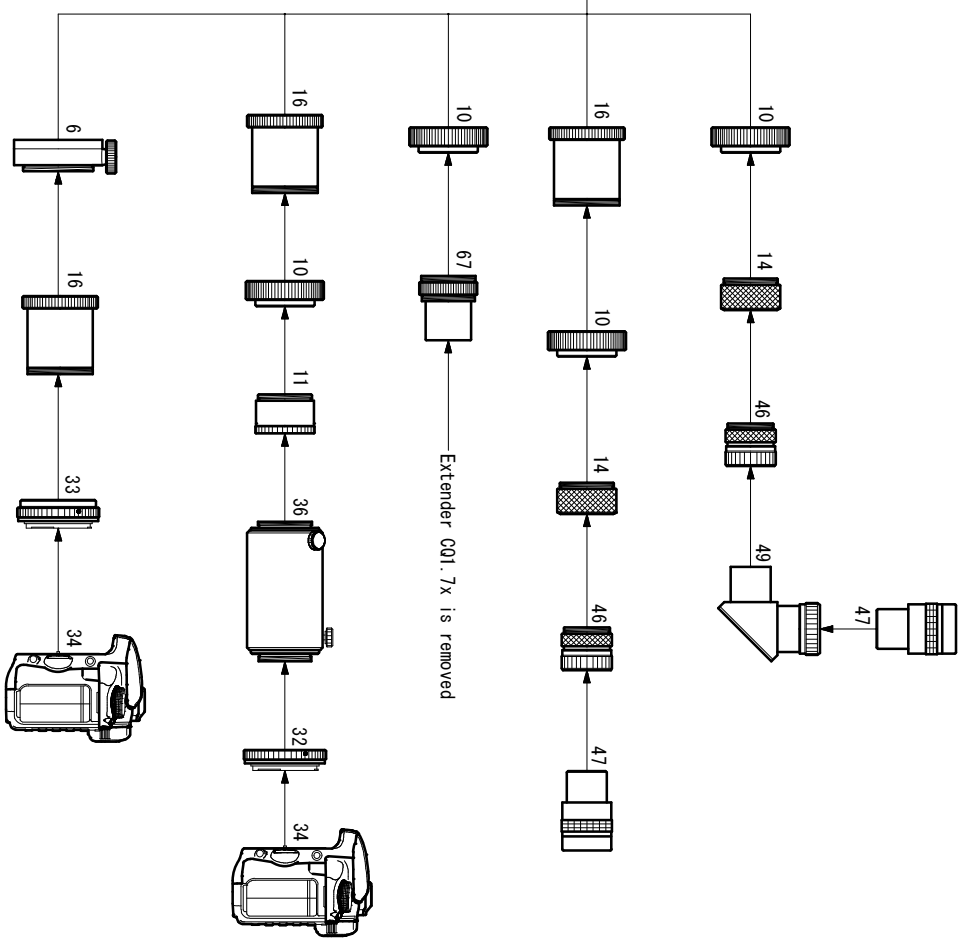

FS-600 Photo/Visual System Chart

- 6. CAA [TKA21200]
- 10. Visual adapter [TKP20005]
- 11. Extension tube (S) [TKP00105]
- 14. Coupling (L) [TKP00104]
- 16. Aux. ring [TKP20001]

- 32. Camera mount DX-S (EOS) [TKA01250]
- Camera mount DX-S (Nikon) [TKA01254]
- 33. Camera mount DX-60W (EOS) [TKA20245]
- Camera mount DX-60W (Nikon) [TKA20246]
- 34. 35mm SLR/DSLR camera
- 36. TGA-4 [TKA00210]
- 46. Ocular adapter (31.7mm) [TKP00101]
- 47. Ocular (31.7mm)
- 49. Diagonal prism (31.7) [TKA00541]
- 67. Extender Q 1.6x [TKA00595]
- 68. Extender CQ1. 7x [TKA20595]
- 81. Coupling DT (FS-60GB) [TKP20006B]