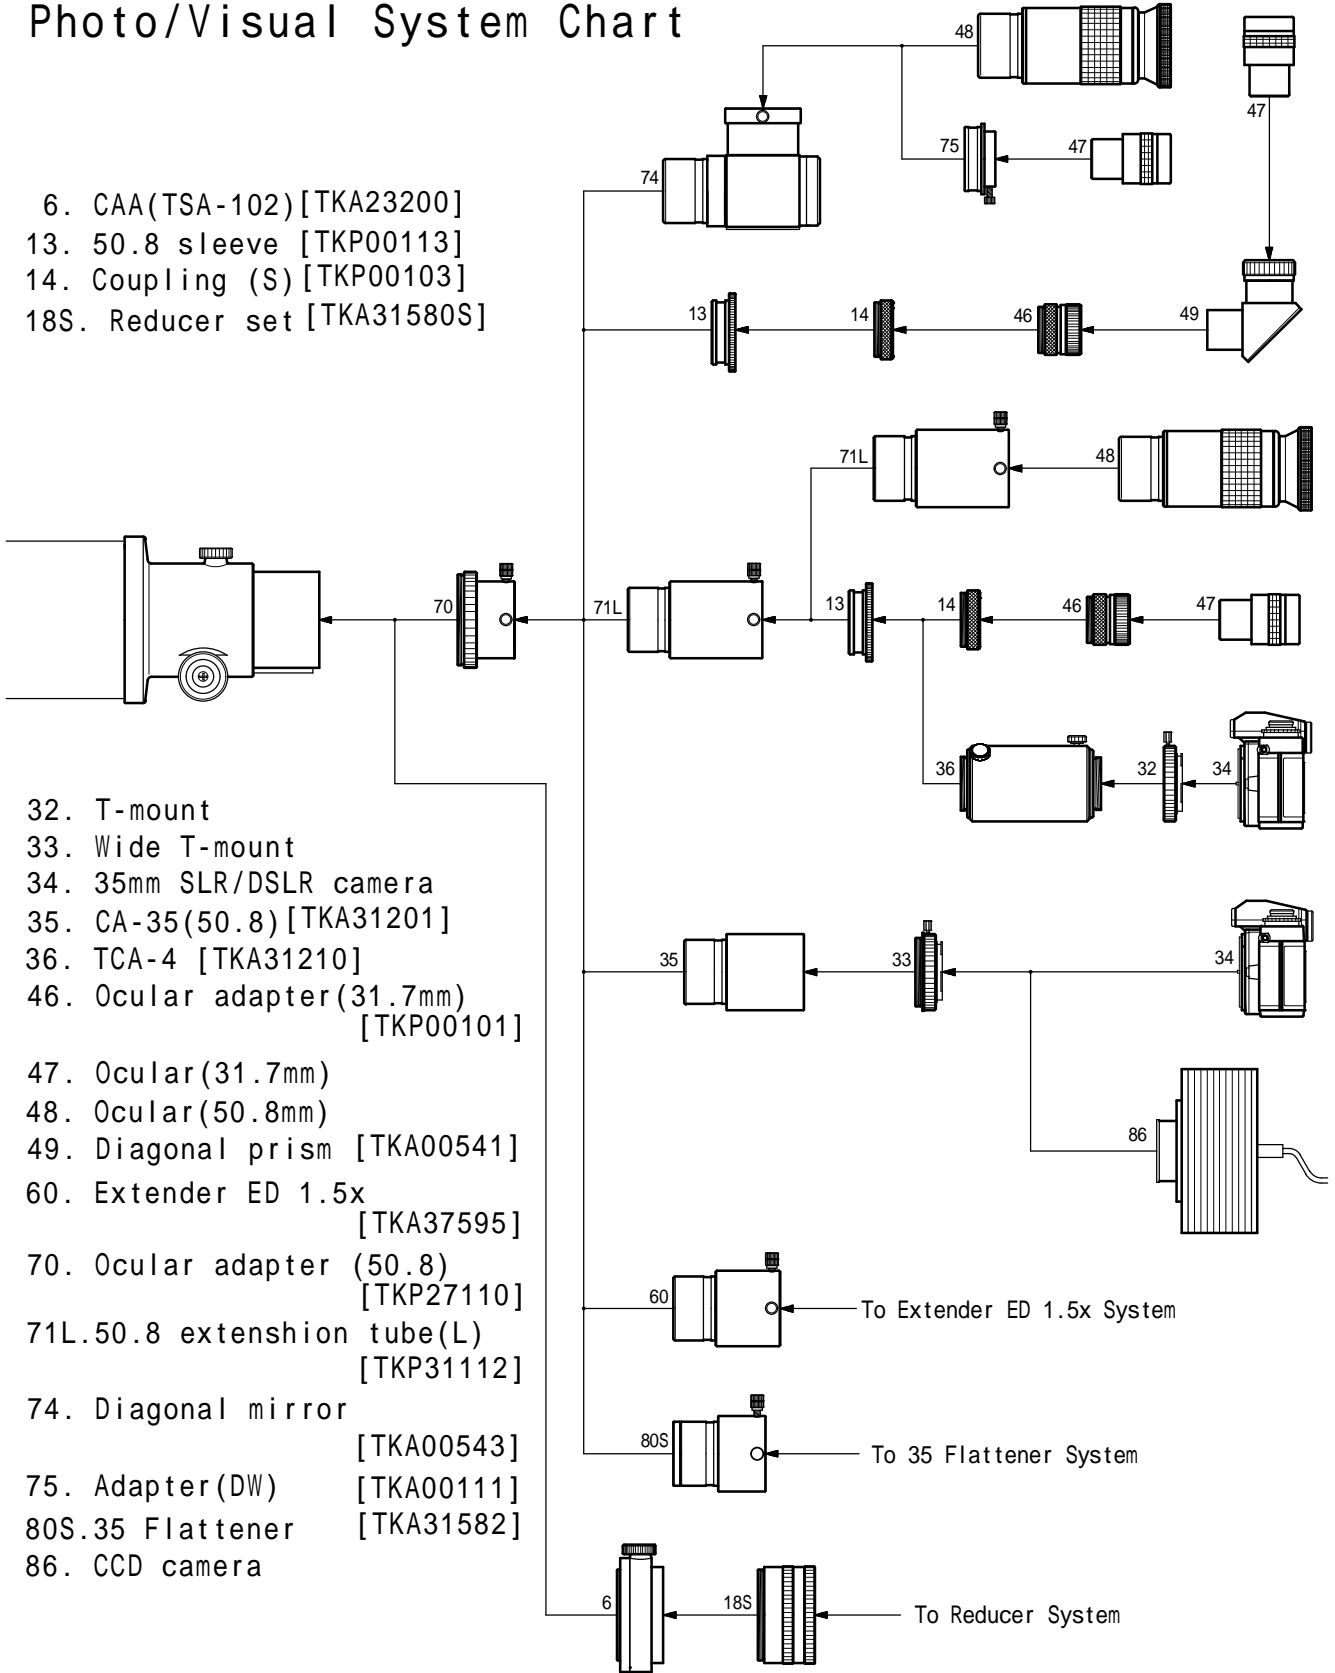

# TSA-120 Photo/Visual System Chart

- 6. CAA(TSA-102)[TKA23200]
- 13. 50.8 sleeve [TKP00113]
- 14. Coupling (S) [TKP00103]
- 18S. Reducer set [TKA31580S]

- 32. T-mount
- 33. Wide T-mount
- 34. 35mm SLR/DSLR camera
- 35. CA-35(50.8) [TKA31201]
- 36. TCA-4 [TKA31210]
- 46. Ocular adapter(31.7mm)  
[TKP00101]
- 47. Ocular(31.7mm)
- 48. Ocular(50.8mm)
- 49. Diagonal prism [TKA00541]
- 60. Extender ED 1.5x  
[TKA37595]
- 70. Ocular adapter (50.8)  
[TKP27110]
- 71L.50.8 extension tube(L)  
[TKP31112]
- 74. Diagonal mirror  
[TKA00543]
- 75. Adapter(DW) [TKA00111]
- 80S.35 Flattener [TKA31582]
- 86. CCD camera

To Extender ED 1.5x System

To 35 Flattener System

To Reducer System

Standard Accessories: No. 70, 71L, 13, 14 & 46

# TSA-120 Reducer System Chart

- 13. 50.8 sleeve [TKP00113]
- 14. Coupling (S) [TKP00103]
- 46. Ocular adapter (31.7mm) [TKP00101]
- 70. Ocular adapter (50.8mm) [TKP27110]

- 6. CAA (TSA-102) [TKA23200]
- 18S. Reducer set [TKA31580S]
- 30. CA-35 [TKA23201]
- 33. Wide T-mount
- 34. 35mm SLR/DSLR camera
- 47. Ocular (31.7mm)
- 86. CCD camera

# TSA-120 Extender ED 1.5x System Chart