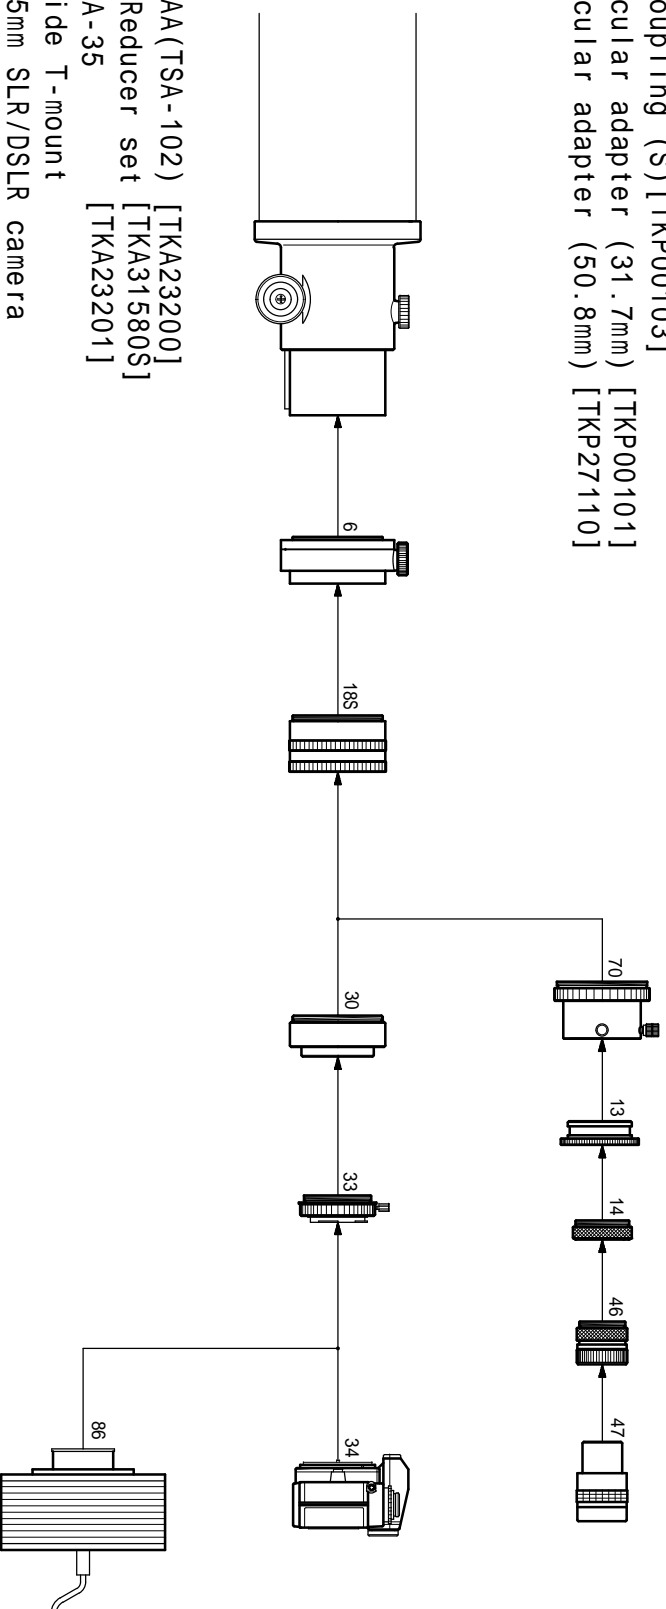

# TSA-120 Photo/Visual System Chart

- 6. CAA(TSA-102)[TKA23200]
- 13. 50.8 sleeve [TKP00113]
- 14. Coupling (S) [TKP00103]
- 18S. Reducer set [TKA31580S]

- 32. T-mount
- 33. Wide T-mount
- 34. 35mm SLR/DSLR camera
- 35. CA-35(50.8) [TKA31201]
- 36. TCA-4 [TKA31210]
- 46. Ocular adapter(31.7mm)  
[TKP00101]
- 47. Ocular(31.7mm)
- 48. Ocular(50.8mm)
- 49. Diagonal prism [TKA00541]
- 60. Extender ED 1.5x  
[TKA37595]
- 70. Ocular adapter (50.8)  
[TKP27110]
- 71L.50.8 extension tube(L)  
[TKP31112]
- 74. Diagonal mirror  
[TKA00543]
- 75. Adapter(DW) [TKA00111]
- 80S.35 Flattener [TKA31582]
- 86. CCD camera

To Extender ED 1.5x System

To 35 Flattener System

To Reducer System

Standard Accessories: No. 70, 71L, 13, 14 & 46

# TSA-120 Reducer System Chart

- 13. 50.8 sleeve [TKP00113]
- 14. Coupling (S) [TKP00103]
- 46. Ocular adapter (31.7mm) [TKP00101]
- 70. Ocular adapter (50.8mm) [TKP27110]

- 6. CAA (TSA-102) [TKA23200]
- 18S. Reducer set [TKA31580S]
- 30. CA-35 [TKA23201]
- 33. Wide T-mount
- 34. 35mm SLR/DSLR camera
- 47. Ocular (31.7mm)
- 86. CCD camera

# TSA-120 Extender ED 1.5x System Chart